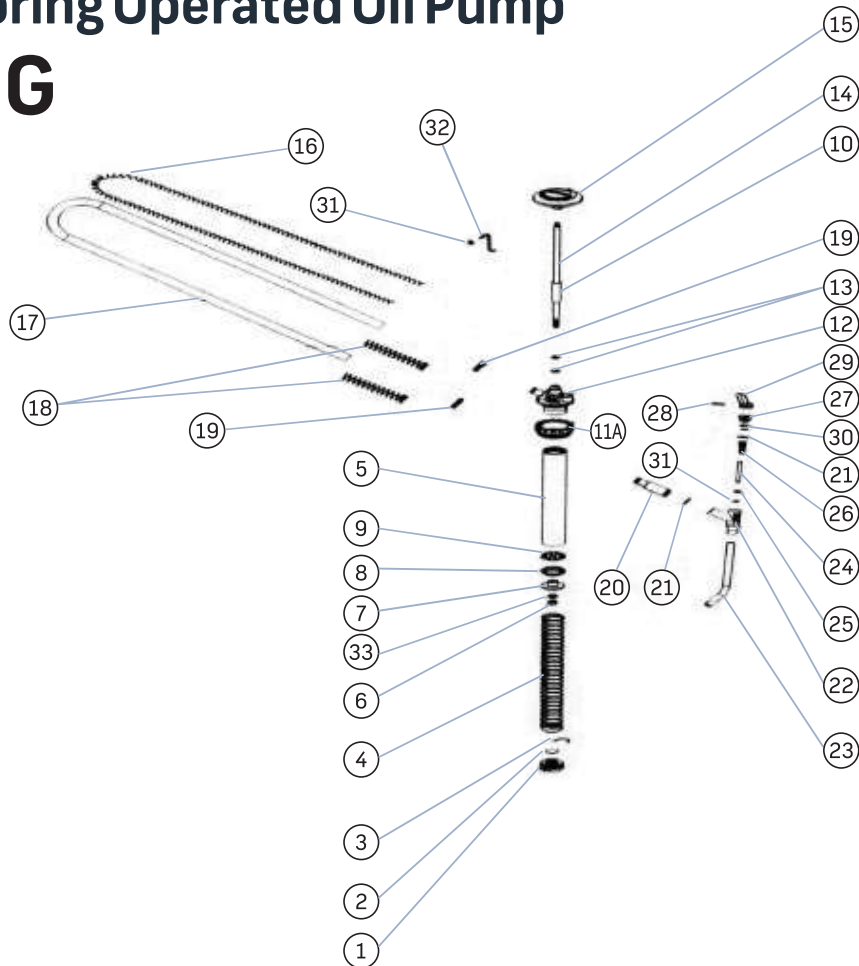

# 20 Litre Spring Operated Oil Pump CA480G

PART NO.	DESCRIPTION	QTY/SET
1	Foot valve house	1
2	Washer	1
3	U-Pin	1
4	Cylinder Spring	1
5	Pump Cylinder	1
6	Piston Nut	1
7	Piston Valve	1
8	Piston Base	1
9	Piston	1
10	Sleeve	1
11A	Mounting Adaptor	1
12	Pump Head	1
13	O-Ring	2
14	Piston Rod	1
15	Plastic Handle	1
16	Hose Spring	1
17	Hose	1

PART NO.	DESCRIPTION	QTY/SET
18	Spring Sleeve	2
19	Hose Clamp	2
20	Gun Body Inlet	1
21	O-Ring	2
22	Gun Body	1
23	Nozzle	1
24	Gun Shaft	1
25	Gun Piston	1
26	Gun Spring	1
27	Gun Screw	1
28	Spring Pin	1
29	Gun Trigger	1
30	O-Ring	2
31	Shaft Nut	2
32	Head Pin	1
33	Spring Washer	1