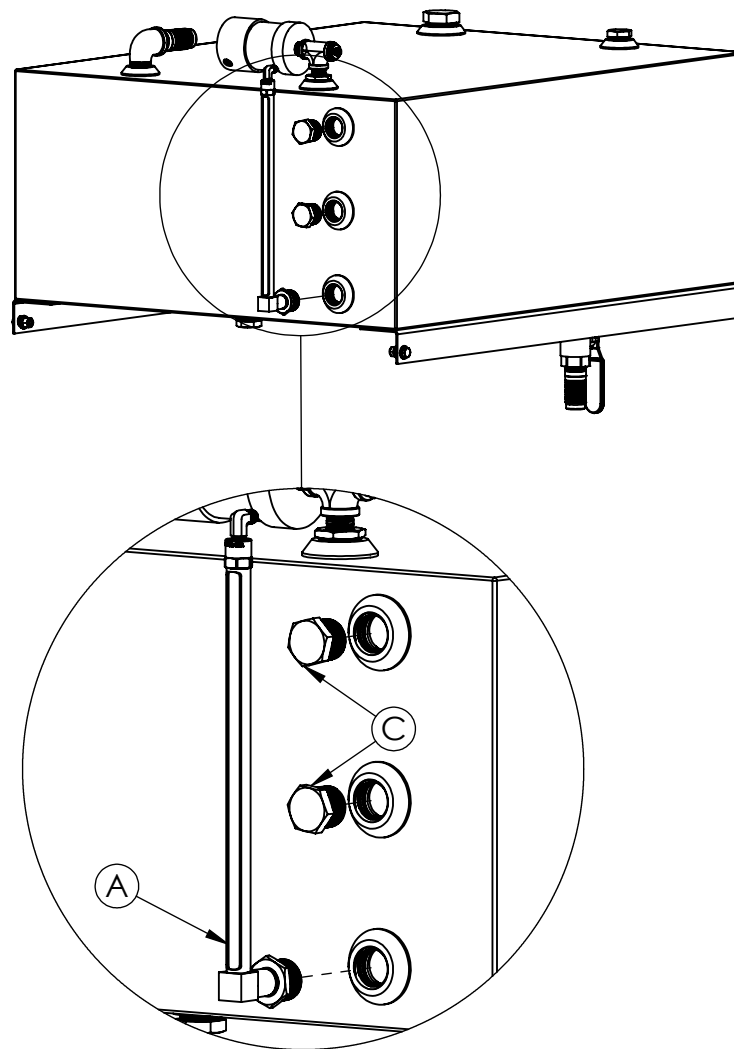

LIQUID LEVEL GAUGE FOR SPECTRUM BULK OIL STORAGE SYSTEMS INSTRUCTIONS

2
12.5" LIQUID LEVEL
GAUGE ASSEMBLY

2
BREATHER TEE
ADAPTER ASSEMBLY

2
Plug, Hex, 1" NPT
18358

2
12" Stainless Braided Flex Line
16-00367

TOOLS NEEDED:

- 2" PIPE WRENCH
- 2" ADJUSTABLE WRENCH
- THREAD SEALANT

INCLUDED
PARTS

2 OF 5

LIQUID LEVEL GAUGE FOR SPECTRUM BULK OIL STORAGE SYSTEMS INSTRUCTIONS

STEP 1

1. Make sure both tanks are empty of fluid
2. Remove all 6 Viewports from the front of each Upper and Lower tank

STEP 2

1. Using thread sealant, install Hex Plugs (C) into the middle and upper 1" NPT ports on the front of the Upper and Lower tank
2. Using thread sealant, install the 12.5" Liquid Level Gauge Assembly (A) into the lower 1" NPT port on the front of the Upper and Lower tank