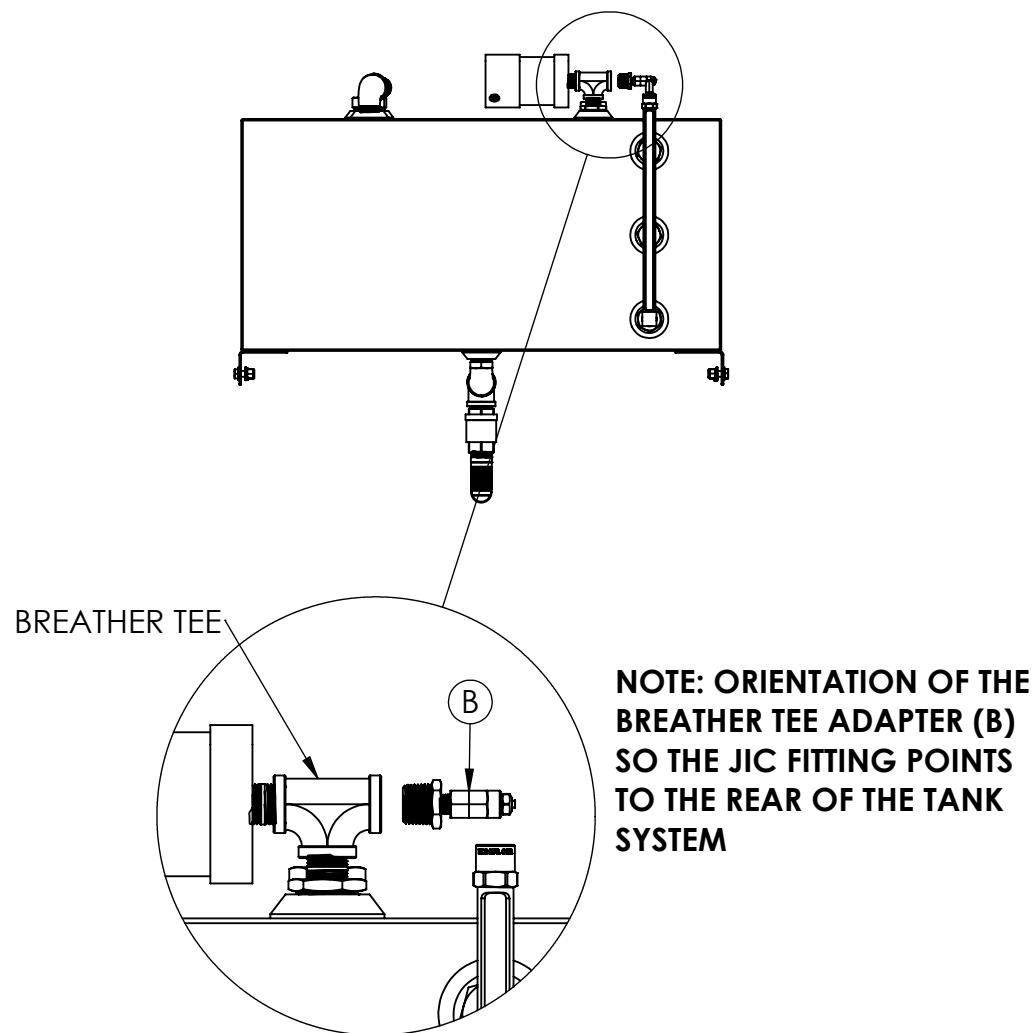

STEP 2

1. Using thread sealant, install Hex Plugs (C) into the middle and upper 1" NPT ports on the front of the Upper and Lower tank
2. Using thread sealant, install the 12.5" Liquid Level Gauge Assembly (A) into the lower 1" NPT port on the front of the Upper and Lower tank

NOTE: ONLY UPPER TANK SHOWN, REPEAT FOR LOWER TANK

LIQUID LEVEL
GAUGE
ASSEMBLY

3 OF 5

LIQUID LEVEL GAUGE FOR SPECTRUM BULK OIL STORAGE SYSTEMS INSTRUCTIONS

STEP 3

1. Remove the bushing and pressure relief valve from the breather tee off the top of each Upper and Lower tank

STEP 4

1. Using thread sealant, install the Breather Tee Adapter Assembly (B) into the breather tee on the top of the Upper and Lower tank

NOTE: ONLY UPPER TANK SHOWN, REPEAT FOR LOWER TANK

BREATHER TEE
ASSEMBLY