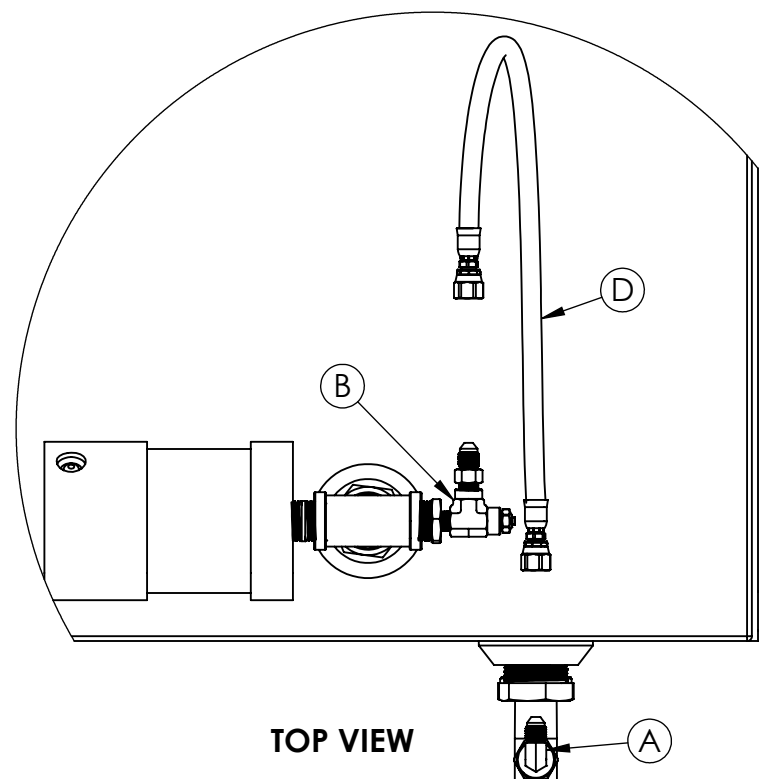

STEP 2

1. Using thread sealant, install Hex Plugs (C) into the middle and upper 1" NPT ports on the front of the Upper and Lower tank
2. Using thread sealant, install the 12.5" Liquid Level Gauge Assembly (A) into the lower 1" NPT port on the front of the Upper and Lower tank

STEP 4

1. Using thread sealant, install the Breather Tee Adapter Assembly (B) into the breather tee on the top of the Upper and Lower tank

NOTE: ONLY UPPER TANK SHOWN, REPEAT FOR LOWER TANK

BREATHER TEE
ASSEMBLY

4 OF 5

LIQUID LEVEL GAUGE FOR SPECTRUM BULK OIL STORAGE SYSTEMS INSTRUCTIONS

STEP 5

1. Connect the JIC fitting on the Breather Tee Adapter Assembly (B) to the JIC fitting on the 12.5" Liquid Level Gauge Assembly (A) using the 12" Stainless Braided Flex Line (D)
2. Repeat Steps 1-5 for the Lower tank

TOP VIEW

NOTE: ONLY UPPER TANK SHOWN, REPEAT FOR LOWER TANK

HOSE
CONNECTION

5 OF 5