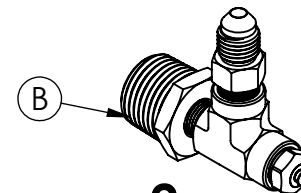

LIQUID LEVEL GAUGE FOR SPECTRUM BULK OIL STORAGE SYSTEMS INSTRUCTIONS

2
12.5" LIQUID LEVEL
GAUGE ASSEMBLY

2
BREATHER TEE
ADAPTER ASSEMBLY

2
Plug, Hex, 1" NPT
18358

2
12" Stainless Braided Flex Line
16-00367

TOOLS NEEDED:

- 2" PIPE WRENCH
- 2" ADJUSTABLE WRENCH
- THREAD SEALANT

INCLUDED
PARTS

2 OF 5

LIQUID LEVEL GAUGE FOR SPECTRUM BULK OIL STORAGE SYSTEMS INSTRUCTIONS

STEP 1

1. Make sure both tanks are empty of fluid
2. Remove all 6 Viewports from the front of each Upper and Lower tank

STEP 2

1. Using thread sealant, install Hex Plugs (C) into the middle and upper 1" NPT ports on the front of the Upper and Lower tank
2. Using thread sealant, install the 12.5" Liquid Level Gauge Assembly (A) into the lower 1" NPT port on the front of the Upper and Lower tank