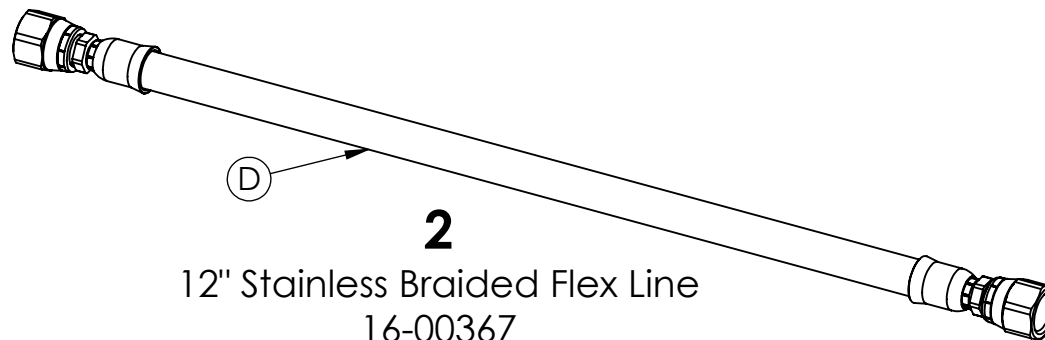

LIQUID LEVEL GAUGE FOR SPECTRUM BULK OIL STORAGE SYSTEMS INSTRUCTIONS

2
12.5" LIQUID LEVEL
GAUGE ASSEMBLY

2
BREATHER TEE
ADAPTER ASSEMBLY

2
Plug, Hex, 1" NPT
18358

2
12" Stainless Braided Flex Line
16-00367

TOOLS NEEDED:

- 2" PIPE WRENCH
- 2" ADJUSTABLE WRENCH
- THREAD SEALANT

INCLUDED
PARTS

2 OF 5

LIQUID LEVEL GAUGE FOR SPECTRUM BULK OIL STORAGE SYSTEMS INSTRUCTIONS

STEP 1

1. Make sure both tanks are empty of fluid
2. Remove all 6 Viewports from the front of each Upper and Lower tank

STEP 2

1. Using thread sealant, install Hex Plugs (C) into the middle and upper 1" NPT ports on the front of the Upper and Lower tank
2. Using thread sealant, install the 12.5" Liquid Level Gauge Assembly (A) into the lower 1" NPT port on the front of the Upper and Lower tank