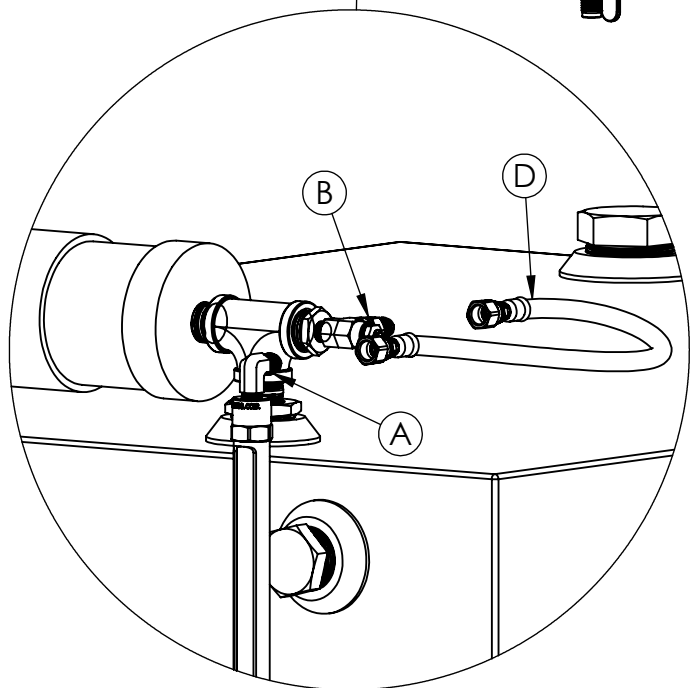

STEP 2

1. Using thread sealant, install Hex Plugs (C) into the middle and upper 1" NPT ports on the front of the Upper and Lower tank
2. Using thread sealant, install the 12.5" Liquid Level Gauge Assembly (A) into the lower 1" NPT port on the front of the Upper and Lower tank

STEP 4

1. Using thread sealant, install the Breather Tee Adapter Assembly (B) into the breather tee on the top of the Upper and Lower tank

NOTE: ONLY UPPER TANK SHOWN, REPEAT FOR LOWER TANK

BREATHER TEE
ASSEMBLY

4 OF 5

LIQUID LEVEL GAUGE FOR SPECTRUM BULK OIL STORAGE SYSTEMS INSTRUCTIONS

STEP 5

1. Connect the JIC fitting on the Breather Tee Adapter Assembly (B) to the JIC fitting on the 12.5" Liquid Level Gauge Assembly (A) using the 12" Stainless Braided Flex Line (D)
2. Repeat Steps 1-5 for the Lower tank

TOP VIEW

NOTE: ONLY UPPER TANK SHOWN, REPEAT FOR LOWER TANK

HOSE
CONNECTION

5 OF 5