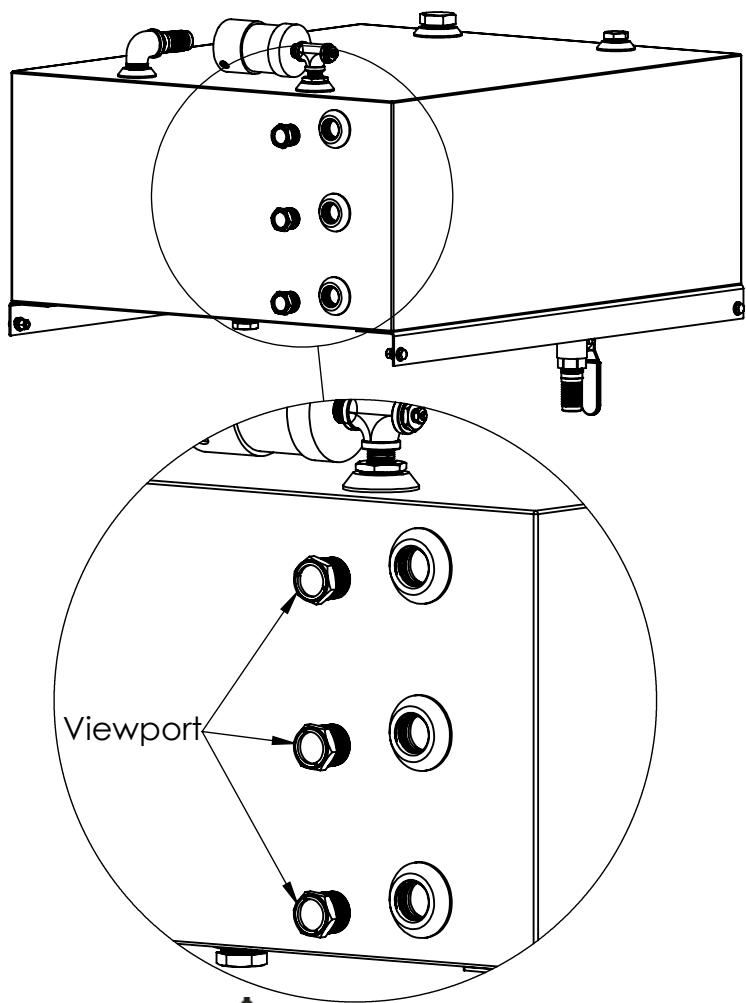

LIQUID LEVEL GAUGE FOR SPECTRUM BULK OIL STORAGE SYSTEMS INSTRUCTIONS

2
12.5" LIQUID LEVEL
GAUGE ASSEMBLY

2
BREATHER TEE
ADAPTER ASSEMBLY

2
Plug, Hex, 1" NPT
18358

2
12" Stainless Braided Flex Line
16-00367

TOOLS NEEDED:

- 2" PIPE WRENCH
- 2" ADJUSTABLE WRENCH
- THREAD SEALANT

INCLUDED
PARTS

2 OF 5

LIQUID LEVEL GAUGE FOR SPECTRUM BULK OIL STORAGE SYSTEMS INSTRUCTIONS

STEP 1

1. Make sure both tanks are empty of fluid
2. Remove all 6 Viewports from the front of each Upper and Lower tank

STEP 2

1. Using thread sealant, install Hex Plugs (C) into the middle and upper 1" NPT ports on the front of the Upper and Lower tank
2. Using thread sealant, install the 12.5" Liquid Level Gauge Assembly (A) into the lower 1" NPT port on the front of the Upper and Lower tank