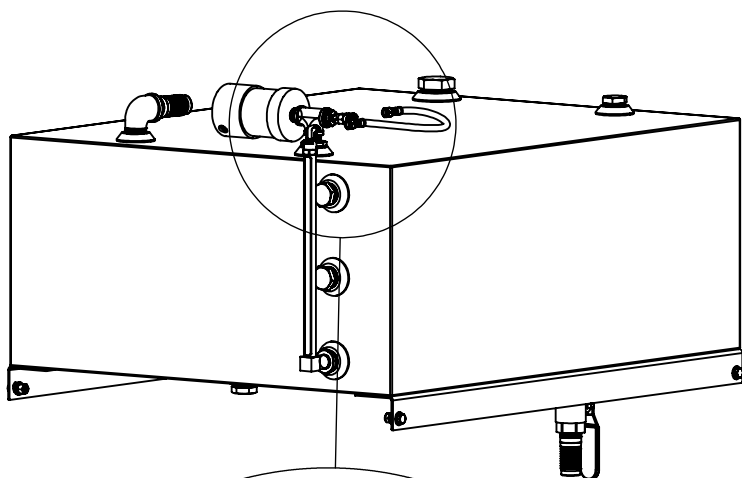

STEP 2

1. Using thread sealant, install Hex Plugs (C) into the middle and upper 1" NPT ports on the front of the Upper and Lower tank
2. Using thread sealant, install the 12.5" Liquid Level Gauge Assembly (A) into the lower 1" NPT port on the front of the Upper and Lower tank

NOTE: ONLY UPPER TANK SHOWN, REPEAT FOR LOWER TANK

LIQUID LEVEL
GAUGE
ASSEMBLY

3 OF 5

LIQUID LEVEL GAUGE FOR SPECTRUM BULK OIL STORAGE SYSTEMS INSTRUCTIONS

STEP 3

1. Remove the bushing and pressure relief valve from the breather tee off the top of each Upper and Lower tank

STEP 4

1. Using thread sealant, install the Breather Tee Adapter Assembly (B) into the breather tee on the top of the Upper and Lower tank

NOTE: ONLY UPPER TANK SHOWN, REPEAT FOR LOWER TANK

BREATHER TEE
ASSEMBLY

4 OF 5

LIQUID LEVEL GAUGE FOR SPECTRUM BULK OIL STORAGE SYSTEMS INSTRUCTIONS

STEP 5

1. Connect the JIC fitting on the Breather Tee Adapter Assembly (B) to the JIC fitting on the 12.5" Liquid Level Gauge Assembly (A) using the 12" Stainless Braided Flex Line (D)
2. Repeat Steps 1-5 for the Lower tank