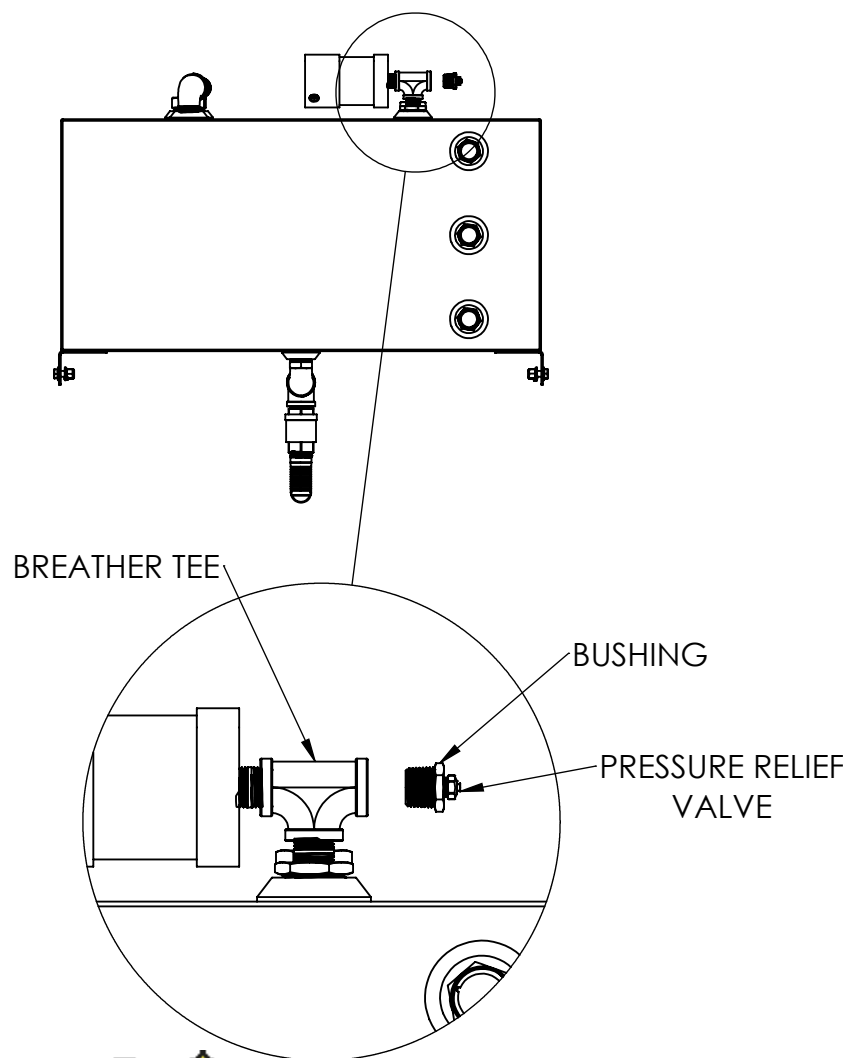

STEP 2

1. Using thread sealant, install Hex Plugs (C) into the middle and upper 1" NPT ports on the front of the Upper and Lower tank
2. Using thread sealant, install the 12.5" Liquid Level Gauge Assembly (A) into the lower 1" NPT port on the front of the Upper and Lower tank

NOTE: ONLY UPPER TANK SHOWN, REPEAT FOR LOWER TANK

LIQUID LEVEL
GAUGE
ASSEMBLY

3 OF 5

LIQUID LEVEL GAUGE FOR SPECTRUM BULK OIL STORAGE SYSTEMS INSTRUCTIONS

STEP 3

1. Remove the bushing and pressure relief valve from the breather tee off the top of each Upper and Lower tank

STEP 4

1. Using thread sealant, install the Breather Tee Adapter Assembly (B) into the breather tee on the top of the Upper and Lower tank

NOTE: ONLY UPPER TANK SHOWN, REPEAT FOR LOWER TANK

BREATHER TEE
ASSEMBLY

TOP VIEW

NOTE: ONLY UPPER TANK SHOWN, REPEAT FOR LOWER TANK

HOSE
CONNECTION

5 OF 5