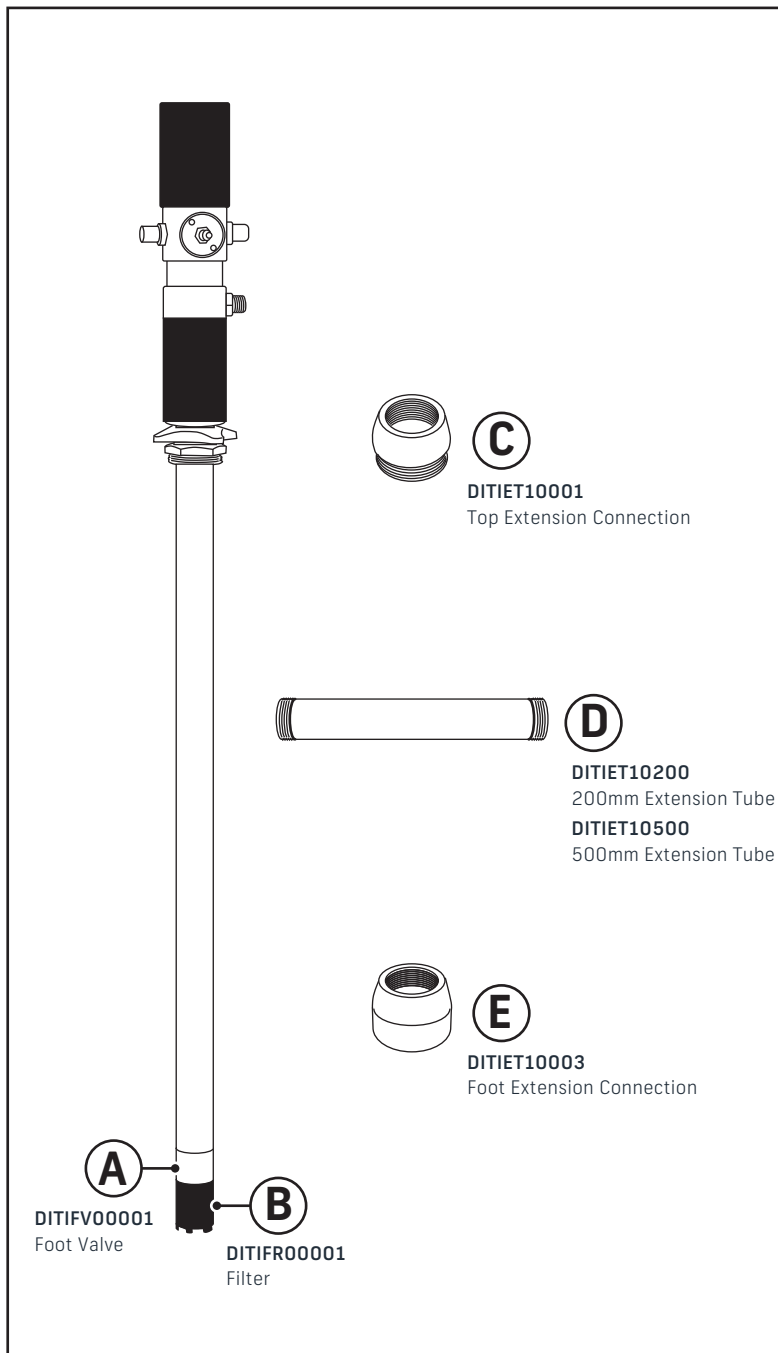

HOW TO EXTEND A PUMP TUBE

STM AUSTRALIA
1/615 WARRIGAL RD
ASHWOOD VIC 3147
AUSTRALIA

T 1300 131 531
F 1300 308 508
E ENQUIRIES@STM.NET.AU
W WWW.STM.NET.AU