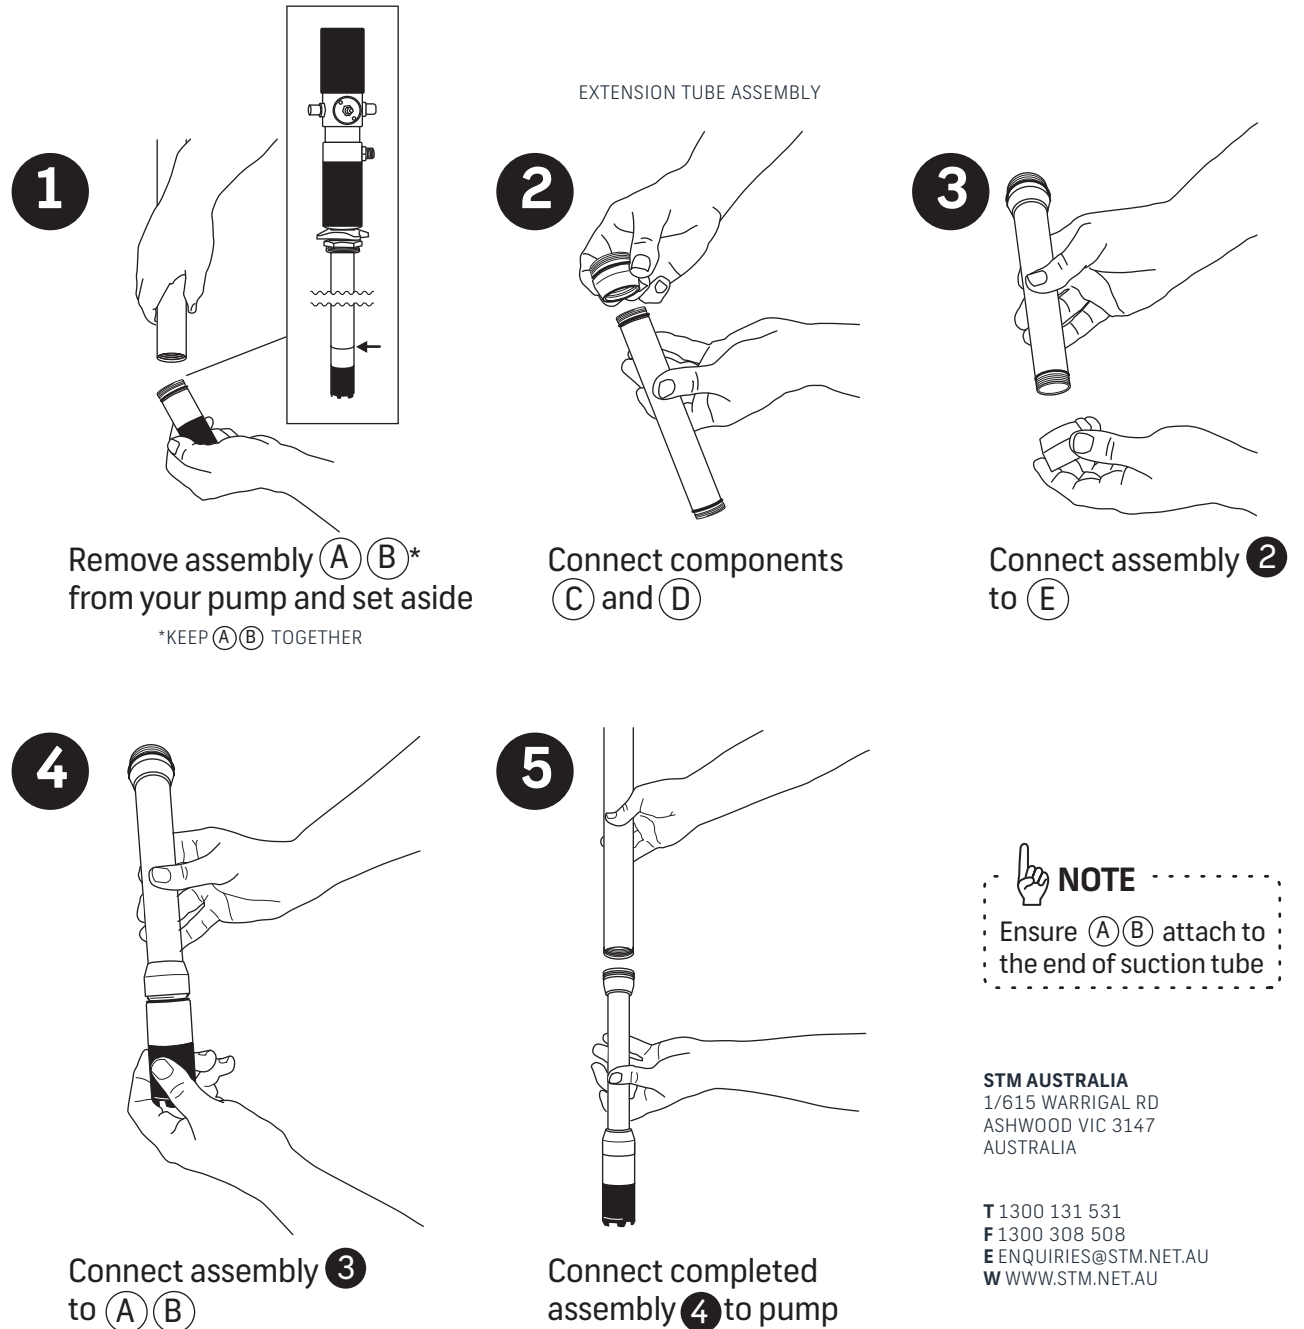

HOW TO EXTEND A PUMP TUBE

STM AUSTRALIA
1/615 WARRIGAL RD
ASHWOOD VIC 3147
AUSTRALIA

T 1300 131 531
F 1300 308 508
E ENQUIRIES@STM.NET.AU
W WWW.STM.NET.AU